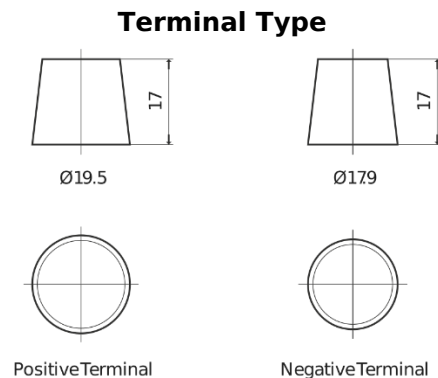

Product overview

Batteries for Trucks, Buses, Construction, Agriculture

StartPRO EG1206

Part number	EG1206
Technology	Flooded
EAN/GTIN	3661024037013
Voltage	12 V
Capacity	120 Ah
CCA	680 A
Length	510 mm
Width	175 mm
Height	225 mm
Box size	D08
Polarity	ETN 4
Terminal Type	EN taper post
Hold Down	B3
Weights (subject of variation)	31.80 kg