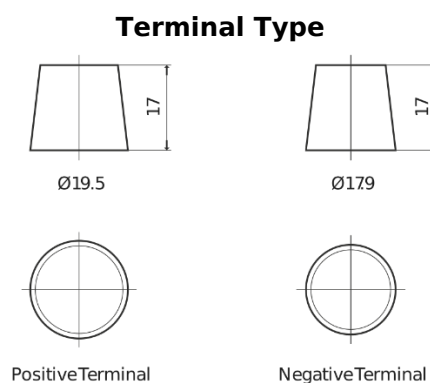

**Product overview**

Batteries for Trucks, Buses, Construction, Agriculture

**StartPRO EG1206**

Part number	EG1206
Technology	Flooded
EAN/GTIN	3661024037013
Voltage	12 V
Capacity	120 Ah
CCA	680 A
Length	510 mm
Width	175 mm
Height	225 mm
Box size	D08
Polarity	ETN 4
Terminal Type	EN taper post
Hold Down	B3
Weights (subject of variation)	31.80 kg