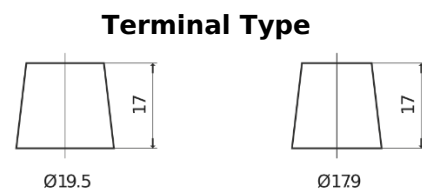

**Product overview**

Batteries for Trucks, Buses, Construction, Agriculture

**PowerPRO Agri&Construction TJ2353**

Part number	TJ2353
Technology	Flooded
EAN/GTIN	3661024056748
Voltage	12 V
Capacity	235 Ah
CCA	1450 A
Length	518 mm
Width	274 mm
Height	240 mm
Box size	D06
Polarity	ETN 3
Terminal Type	EN taper post
Hold Down	B0
Weights (subject of variation)	59.70 kg