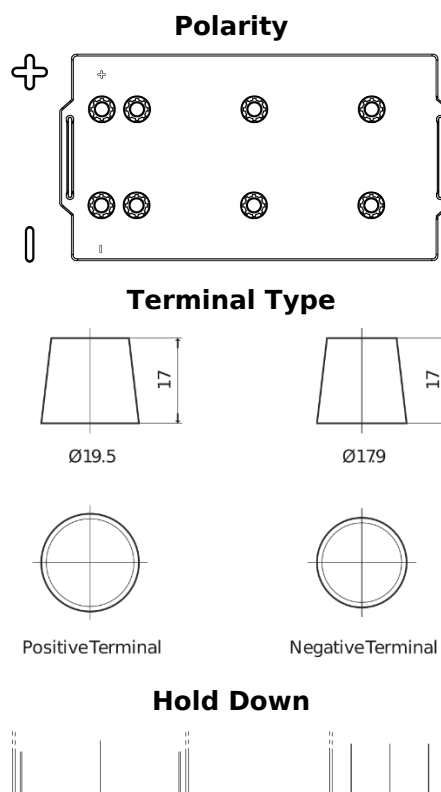

Product overview

Batteries for Trucks, Buses, Construction, Agriculture

PowerPRO Agri&Construction CJ2353

Part number	CJ2353
Technology	Flooded
EAN/GTIN	3661024016766
Voltage	12 V
Capacity	235 Ah
CCA	1450 A
Length	518 mm
Width	274 mm
Height	240 mm
Box size	D06
Polarity	ETN 3
Terminal Type	EN taper post
Hold Down	B0
Weights (subject of variation)	59.70 kg