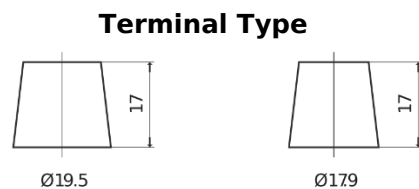

Product overview

Batteries for Cars

Formula FB455

Part number	FB455
Technology	Flooded
EAN/GTIN	3661024044387
Voltage	12 V
Capacity	45 Ah
CCA	330 A
Length	237 mm
Width	127 mm
Height	227 mm
Box size	B24
Polarity	ETN 1
Terminal Type	EN taper post
Hold Down	B0
Weights (subject of variation)	11.40 kg