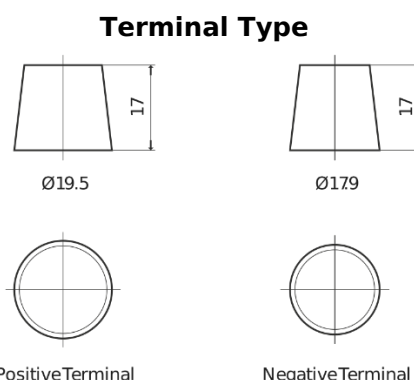

Product overview

Batteries for Trucks, Buses, Construction, Agriculture

StartPRO EG2253

Part number	EG2253
Technology	Flooded
EAN/GTIN	3661024037549
Voltage	12 V
Capacity	225 Ah
CCA	1200 A
Length	518 mm
Width	274 mm
Height	240 mm
Box size	D06
Polarity	ETN 3
Terminal Type	EN taper post
Hold Down	B0
Weights (subject of variation)	54.90 kg