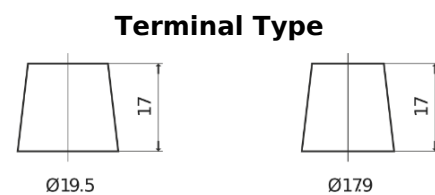

**Product overview**

Batteries for Trucks, Buses, Construction, Agriculture

**PowerPRO Agri&Construction EJ2353**

Part number	EJ2353
Technology	Flooded
EAN/GTIN	3661024036924
Voltage	12 V
Capacity	235.0 Ah
CCA	1450 A
Length	518 mm
Width	274 mm
Height	240 mm
Box size	D06
Polarity	ETN 3
Terminal Type	EN taper post
Hold Down	B0
Weights (subject of variation)	59.70 kg