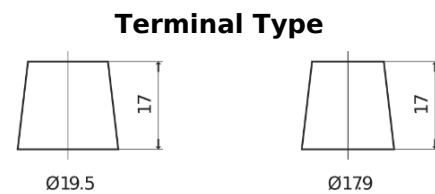

Product overview

Batteries for Trucks, Buses, Construction, Agriculture

PowerPRO Agri&Construction EJ1523

Part number	EJ1523
Technology	Flooded
EAN/GTIN	3661024036900
Voltage	12 V
Capacity	152.0 Ah
CCA	1130 A
Length	513 mm
Width	189 mm
Height	223 mm
Box size	D04
Polarity	ETN 3
Terminal Type	EN taper post
Hold Down	B0
Weights (subject of variation)	40.30 kg