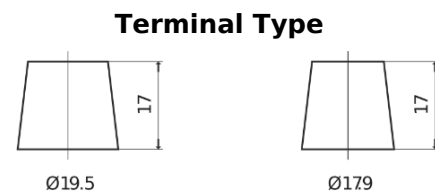

**Product overview**

Batteries for Trucks, Buses, Construction, Agriculture

**PowerPRO Agri&Construction EJ1523**

Part number	EJ1523
Technology	Flooded
EAN/GTIN	3661024036900
Voltage	12 V
Capacity	152.0 Ah
CCA	1130 A
Length	513 mm
Width	189 mm
Height	223 mm
Box size	D04
Polarity	ETN 3
Terminal Type	EN taper post
Hold Down	B0
Weights (subject of variation)	40.30 kg