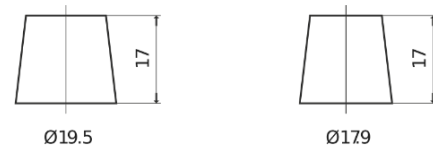

**Product overview**

Batteries for Trucks, Buses, Construction, Agriculture

**PowerPRO Agri&Construction EJ1355**

Part number	EJ1355
Technology	Flooded
EAN/GTIN	3661024036955
Voltage	12 V
Capacity	135.0 Ah
CCA	1000 A
Length	514 mm
Width	175 mm
Height	210 mm
Box size	DB8
Polarity	ETN 3
Terminal Type	EN taper post
Hold Down	B3
Weights (subject of variation)	36.00 kg

**Polarity**

**Terminal Type**

Positive Terminal

Negative Terminal

**Hold Down**

Design, features and specifications are subject to change without notice. We disclaim any representation or warranty, express or implied, concerning the data or recommendations, and in no event shall be liable for any loss or damage claimed to have arisen as a result. Some products may not be available in your local market.