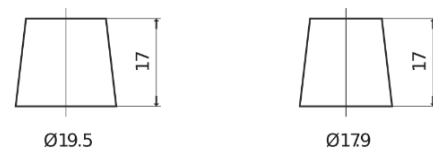

**Product overview**

Batteries for Trucks, Buses, Construction, Agriculture

**PowerPRO Agri&Construction EJ1355**

Part number	EJ1355
Technology	Flooded
EAN/GTIN	3661024036955
Voltage	12 V
Capacity	135.0 Ah
CCA	1000 A
Length	514 mm
Width	175 mm
Height	210 mm
Box size	DB8
Polarity	ETN 3
Terminal Type	EN taper post
Hold Down	B3
Weights (subject of variation)	36.00 kg

**Polarity**

**Terminal Type**

Positive Terminal

Negative Terminal

**Hold Down**

Design, features and specifications are subject to change without notice. We disclaim any representation or warranty, express or implied, concerning the data or recommendations, and in no event shall be liable for any loss or damage claimed to have arisen as a result. Some products may not be available in your local market.