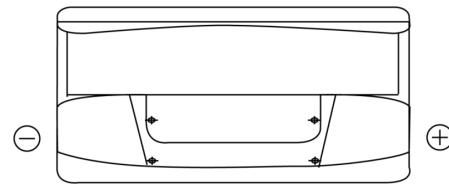

**Product overview**

Batteries for Trucks, Buses, Construction, Agriculture

**PowerPRO Agri&Construction EJ1000**

Part number	EJ1000
Technology	Flooded
EAN/GTIN	3661024036986
Voltage	12 V
Capacity	100.0 Ah
CCA	850 A
Length	353 mm
Width	175 mm
Height	190 mm
Box size	L05
Polarity	ETN 0
Terminal Type	EN taper post
Hold Down	B13
Weights (subject of variation)	21.80 kg

**Polarity**

**Terminal Type**

Positive Terminal

Negative Terminal

**Hold Down**

Design, features and specifications are subject to change without notice. We disclaim any representation or warranty, express or implied, concerning the data or recommendations, and in no event shall be liable for any loss or damage claimed to have arisen as a result. Some products may not be available in your local market.