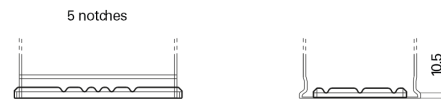

**Product overview**

Batteries for Trucks, Buses, Construction, Agriculture

**PowerPRO Agri&Construction EJ1000**

Part number	EJ1000
Technology	Flooded
EAN/GTIN	3661024036986
Voltage	12 V
Capacity	100.0 Ah
CCA	850 A
Length	353 mm
Width	175 mm
Height	190 mm
Box size	L05
Polarity	ETN 0
Terminal Type	EN taper post
Hold Down	B13
Weights (subject of variation)	21.80 kg

**Polarity**

**Terminal Type**

Positive Terminal

Negative Terminal

**Hold Down**

Design, features and specifications are subject to change without notice. We disclaim any representation or warranty, express or implied, concerning the data or recommendations, and in no event shall be liable for any loss or damage claimed to have arisen as a result. Some products may not be available in your local market.