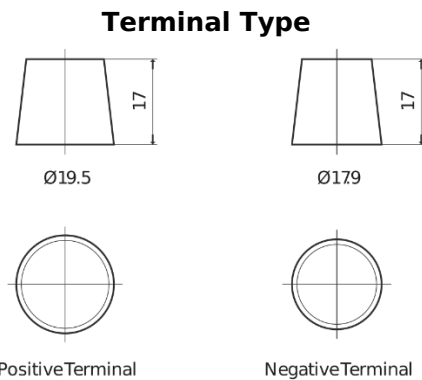

**Product overview**

Batteries for Trucks, Buses, Construction, Agriculture

**StrongPRO EFB+ EE2353**

Part number	EE2353
Technology	EFB
EAN/GTIN	3661024036870
Voltage	12 V
Capacity	235 Ah
CCA	1200 A
Length	518 mm
Width	274 mm
Height	240 mm
Box size	D06
Polarity	ETN 3
Terminal Type	EN taper post
Hold Down	B0
Weights (subject of variation)	58.20 kg