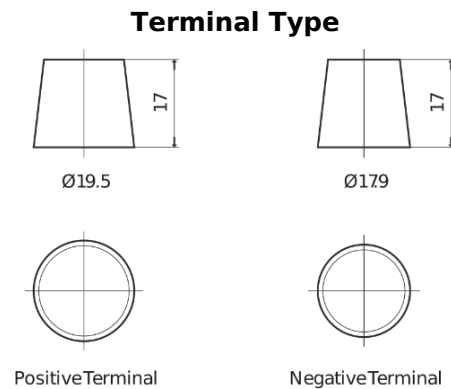

Product overview

Batteries for Trucks, Buses, Construction, Agriculture

StartPRO EG2254

Part number	EG2254
Technology	Flooded
EAN/GTIN	3661024037556
Voltage	12 V
Capacity	225.0 Ah
CCA	1200 A
Length	518 mm
Width	274 mm
Height	240 mm
Box size	D06
Polarity	ETN 4
Terminal Type	EN taper post
Hold Down	B0
Weights (subject of variation)	54.90 kg