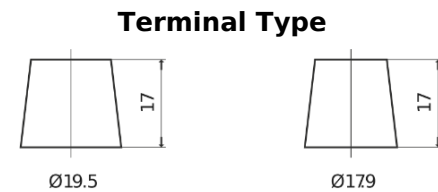

**Product overview**

Batteries for Trucks, Buses, Construction, Agriculture

**StartPRO EG2254**

Part number	EG2254
Technology	Flooded
EAN/GTIN	3661024037556
Voltage	12 V
Capacity	225.0 Ah
CCA	1200 A
Length	518 mm
Width	274 mm
Height	240 mm
Box size	D06
Polarity	ETN 4
Terminal Type	EN taper post
Hold Down	B0
Weights (subject of variation)	54.90 kg