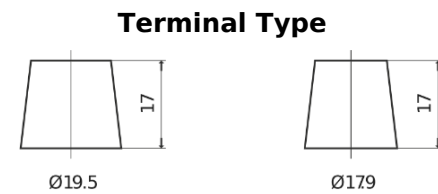

Product overview

Batteries for Trucks, Buses, Construction, Agriculture

StartPRO EG2253

Part number	EG2253
Technology	Flooded
EAN/GTIN	3661024037549
Voltage	12 V
Capacity	225.0 Ah
CCA	1200 A
Length	518 mm
Width	274 mm
Height	240 mm
Box size	D06
Polarity	ETN 3
Terminal Type	EN taper post
Hold Down	B0
Weights (subject of variation)	54.90 kg