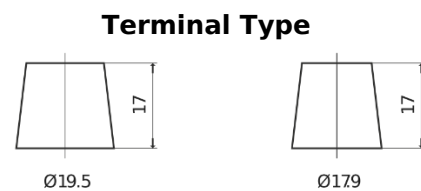

Product overview

Batteries for Trucks, Buses, Construction, Agriculture

EndurancePRO EFB EX2253

Part number	EX2253
Technology	EFB
EAN/GTIN	3661024036702
Voltage	12 V
Capacity	225 Ah
CCA	1150 A
Length	518 mm
Width	274 mm
Height	240 mm
Box size	D06
Polarity	ETN 3
Terminal Type	EN taper post
Hold Down	B0
Weights (subject of variation)	60.10 kg