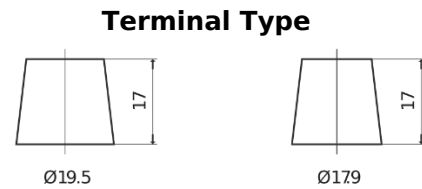

Product overview

Batteries for Trucks, Buses, Construction, Agriculture

EndurancePRO EFB CX2253

Part number	CX2253
Technology	EFB
EAN/GTIN	3661024016704
Voltage	12 V
Capacity	225 Ah
CCA	1150 A
Length	518 mm
Width	274 mm
Height	240 mm
Box size	D06
Polarity	ETN 3
Terminal Type	EN taper post
Hold Down	B0
Weights (subject of variation)	60.10 kg