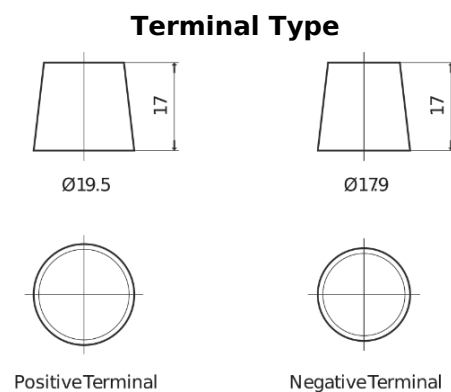

Product overview

Batteries for Trucks, Buses, Construction, Agriculture

StartPRO EG1406

Part number	EG1406
Technology	Flooded
EAN/GTIN	3661024035491
Voltage	12 V
Capacity	140.0 Ah
CCA	800 A
Length	510 mm
Width	175 mm
Height	225 mm
Box size	D08
Polarity	ETN 4
Terminal Type	EN taper post
Hold Down	B3
Weights (subject of variation)	33.50 kg