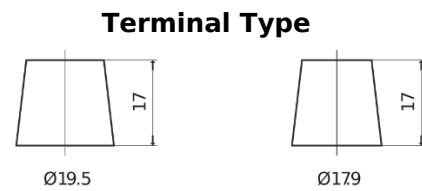

Product overview

Batteries for Trucks, Buses, Construction, Agriculture

Endurance+PRO Gel TD2103

Part number	TD2103
Technology	GEL
EAN/GTIN	3661024057103
Voltage	12 V
Capacity	210 Ah
CCA	1030 A
Length	518 mm
Width	274 mm
Height	240 mm
Box size	D06
Polarity	ETN 3
Terminal Type	EN taper post
Hold Down	B0
Weights (subject of variation)	63.50 kg