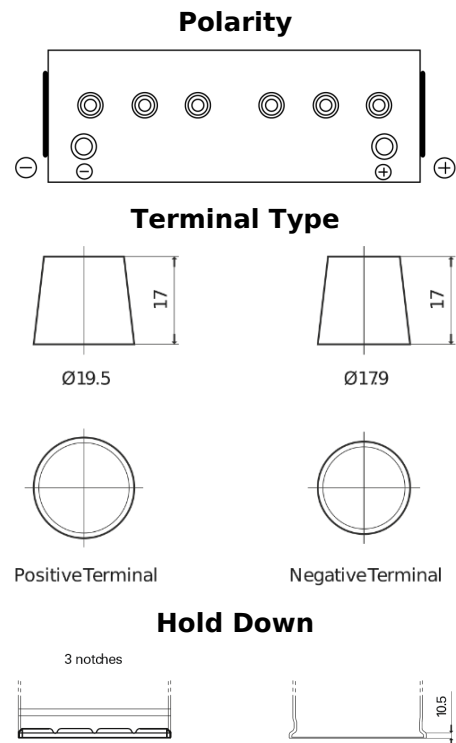

**Product overview**

Batteries for Trucks, Buses, Construction, Agriculture

**StartPRO EG1402**

Part number	EG1402
Technology	Flooded
EAN/GTIN	3661024035347
Voltage	12 V
Capacity	140.0 Ah
CCA	900 A
Length	508 mm
Width	175 mm
Height	205 mm
Box size	ATM
Polarity	ETN 0
Terminal Type	EN taper post
Hold Down	B1
Weights (subject of variation)	33.80 kg