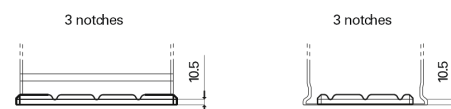

**Product overview**

Batteries for Trucks, Buses, Construction, Agriculture

**StartPRO EG1355**

Part number	EG1355
Technology	Flooded
EAN/GTIN	3661024035521
Voltage	12 V
Capacity	135.0 Ah
CCA	1000 A
Length	514 mm
Width	175 mm
Height	210 mm
Box size	DB8
Polarity	ETN 3
Terminal Type	EN taper post
Hold Down	B3
Weights (subject of variation)	36.00 kg

**Polarity**

**Terminal Type**

Positive Terminal

Negative Terminal

**Hold Down**

Design, features and specifications are subject to change without notice. We disclaim any representation or warranty, express or implied, concerning the data or recommendations, and in no event shall be liable for any loss or damage claimed to have arisen as a result. Some products may not be available in your local market.