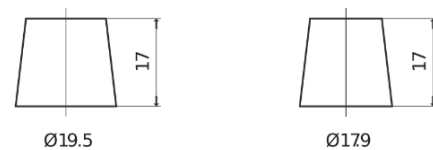

**Product overview**

Batteries for Trucks, Buses, Construction, Agriculture

**StartPRO EG1355**

Part number	EG1355
Technology	Flooded
EAN/GTIN	3661024035521
Voltage	12 V
Capacity	135.0 Ah
CCA	1000 A
Length	514 mm
Width	175 mm
Height	210 mm
Box size	DB8
Polarity	ETN 3
Terminal Type	EN taper post
Hold Down	B3
Weights (subject of variation)	36.00 kg

**Polarity**

**Terminal Type**

Positive Terminal

Negative Terminal

**Hold Down**

Design, features and specifications are subject to change without notice. We disclaim any representation or warranty, express or implied, concerning the data or recommendations, and in no event shall be liable for any loss or damage claimed to have arisen as a result. Some products may not be available in your local market.