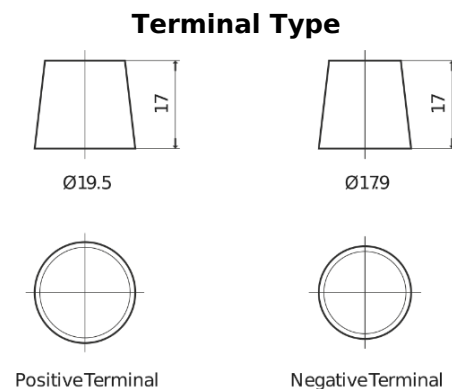

**Product overview**

Batteries for Trucks, Buses, Construction, Agriculture

**StartPRO EG1353**

|                                |               |
|--------------------------------|---------------|
| Part number                    | EG1353        |
| Technology                     | Flooded       |
| EAN/GTIN                       | 3661024035545 |
| Voltage                        | 12 V          |
| Capacity                       | 135.0 Ah      |
| CCA                            | 1000 A        |
| Length                         | 514 mm        |
| Width                          | 218 mm        |
| Height                         | 210 mm        |
| Box size                       | DB9           |
| Polarity                       | ETN 3         |
| Terminal Type                  | EN taper post |
| Hold Down                      | B0            |
| Weights (subject of variation) | 39.80 kg      |