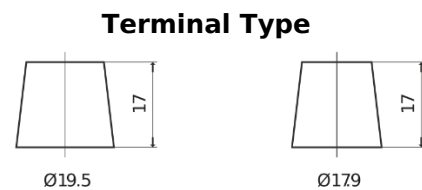

Product overview

Batteries for Trucks, Buses, Construction, Agriculture

Endurance+PRO Gel ED2103

Part number	ED2103
Technology	GEL
EAN/GTIN	3661024037341
Voltage	12 V
Capacity	210 Ah
CCA	1030 A
Length	518 mm
Width	274 mm
Height	240 mm
Box size	D06
Polarity	ETN 3
Terminal Type	EN taper post
Hold Down	B0
Weights (subject of variation)	63.50 kg