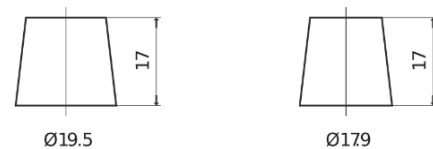

Product overview

Batteries for Trucks, Buses, Construction, Agriculture

StartPRO EG1250

Part number	EG1250
Technology	Flooded
EAN/GTIN	3661024035408
Voltage	12 V
Capacity	125.0 Ah
CCA	760 A
Length	349 mm
Width	175 mm
Height	285 mm
Box size	D03
Polarity	ETN 0
Terminal Type	EN taper post
Hold Down	B0
Weights (subject of variation)	29.50 kg

Polarity

Terminal Type

Positive Terminal

Negative Terminal

Hold Down

Design, features and specifications are subject to change without notice. We disclaim any representation or warranty, express or implied, concerning the data or recommendations, and in no event shall be liable for any loss or damage claimed to have arisen as a result. Some products may not be available in your local market.