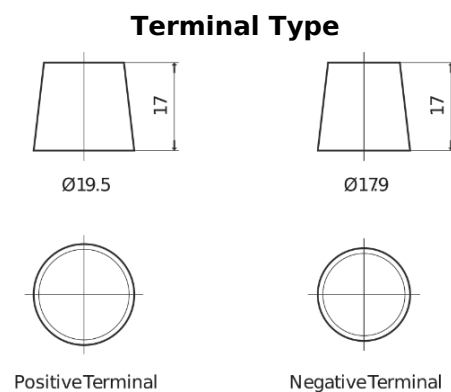

**Product overview**

Batteries for Trucks, Buses, Construction, Agriculture

**StartPRO EG1206**

Part number	EG1206
Technology	Flooded
EAN/GTIN	3661024037013
Voltage	12 V
Capacity	120.0 Ah
CCA	680 A
Length	510 mm
Width	175 mm
Height	225 mm
Box size	D08
Polarity	ETN 4
Terminal Type	EN taper post
Hold Down	B3
Weights (subject of variation)	31.80 kg