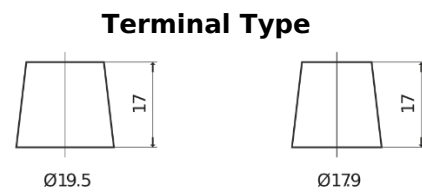

Product overview

Batteries for Marine and Leisure

Equipment GEL ES2400

| | |
|--------------------------------|---------------|
| Part number | ES2400 |
| Technology | GEL |
| EAN/GTIN | 3661024035750 |
| Voltage | 12 V |
| Capacity | 210 Ah |
| Watt hour | 2400 Wh |
| Length | 518 mm |
| Width | 274 mm |
| Height | 240 mm |
| Box size | D06 |
| Polarity | ETN 3 |
| Terminal Type | EN taper post |
| Hold Down | B0 |
| Weights (subject of variation) | 63.50 kg |