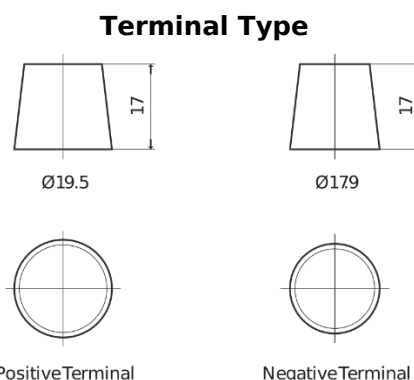

Product overview

Batteries for Trucks, Buses, Construction, Agriculture

Endurance+PRO Gel TD2103T

Part number	TD2103T
Technology	GEL
EAN/GTIN	3661024057462
Voltage	12 V
Capacity	210 Ah
CCA	800 A
Length	518 mm
Width	274 mm
Height	240 mm
Box size	D06
Polarity	ETN 3
Terminal Type	EN taper post
Hold Down	B0
Weights (subject of variation)	66.00 kg