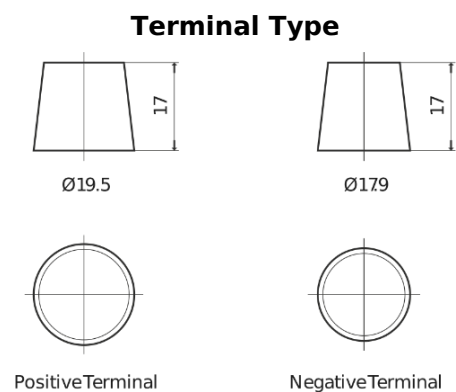

Product overview

Batteries for Trucks, Buses, Construction, Agriculture

StartPRO EG1102

Part number	EG1102
Technology	Flooded
EAN/GTIN	3661024035392
Voltage	12 V
Capacity	110.0 Ah
CCA	750 A
Length	349 mm
Width	175 mm
Height	235 mm
Box size	D02
Polarity	ETN 0
Terminal Type	EN taper post
Hold Down	B1
Weights (subject of variation)	25.40 kg