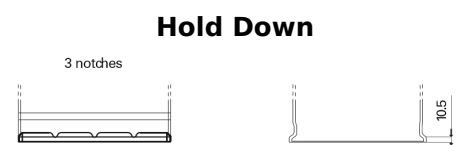

Product overview

Batteries for Trucks, Buses, Construction, Agriculture

StartPRO EG1102

Part number	EG1102
Technology	Flooded
EAN/GTIN	3661024035392
Voltage	12 V
Capacity	110.0 Ah
CCA	750 A
Length	349 mm
Width	175 mm
Height	235 mm
Box size	D02
Polarity	ETN 0
Terminal Type	EN taper post
Hold Down	B1
Weights (subject of variation)	25.40 kg