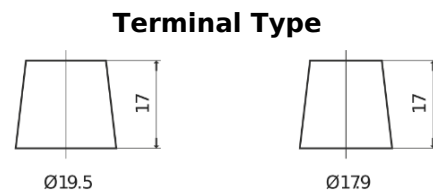

**Product overview**

Batteries for Trucks, Buses, Construction, Agriculture

**PowerPRO EF2353**

Part number	EF2353
Technology	Flooded
EAN/GTIN	3661024035323
Voltage	12 V
Capacity	235.0 Ah
CCA	1300 A
Length	518 mm
Width	274 mm
Height	240 mm
Box size	D06
Polarity	ETN 3
Terminal Type	EN taper post
Hold Down	B0
Weights (subject of variation)	56.30 kg