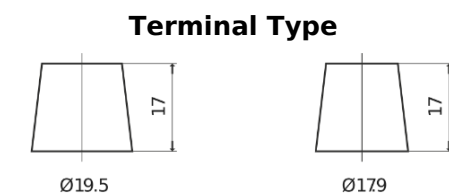

**Product overview**

Batteries for Trucks, Buses, Construction, Agriculture

**PowerPRO EF2353**

Part number	EF2353
Technology	Flooded
EAN/GTIN	3661024035323
Voltage	12 V
Capacity	235.0 Ah
CCA	1300 A
Length	518 mm
Width	274 mm
Height	240 mm
Box size	D06
Polarity	ETN 3
Terminal Type	EN taper post
Hold Down	B0
Weights (subject of variation)	56.30 kg