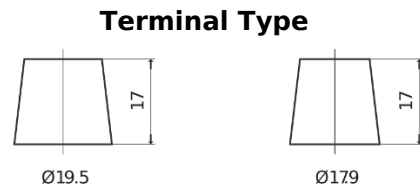

Product overview

Batteries for Trucks, Buses, Construction, Agriculture

PowerPRO Agri&Construction CJ1723

Part number	CJ1723
Technology	Flooded
EAN/GTIN	3661024016759
Voltage	12 V
Capacity	172 Ah
CCA	1390 A
Length	513 mm
Width	223 mm
Height	223 mm
Box size	D05
Polarity	ETN 3
Terminal Type	EN taper post
Hold Down	B0
Weights (subject of variation)	48.80 kg