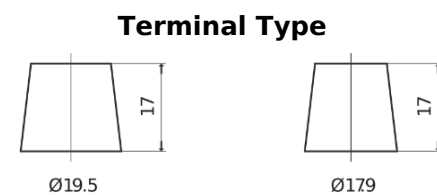

**Product overview**

Batteries for Trucks, Buses, Construction, Agriculture

**StrongPRO EFB+ EE2353**

Part number	EE2353
Technology	EFB
EAN/GTIN	3661024036870
Voltage	12 V
Capacity	235.0 Ah
CCA	1200 A
Length	518 mm
Width	274 mm
Height	240 mm
Box size	D06
Polarity	ETN 3
Terminal Type	EN taper post
Hold Down	B0
Weights (subject of variation)	58.20 kg