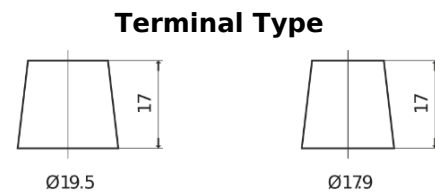

**Product overview**

Batteries for Trucks, Buses, Construction, Agriculture

**StrongPRO EFB+ EE2353**

Part number	EE2353
Technology	EFB
EAN/GTIN	3661024036870
Voltage	12 V
Capacity	235.0 Ah
CCA	1200 A
Length	518 mm
Width	274 mm
Height	240 mm
Box size	D06
Polarity	ETN 3
Terminal Type	EN taper post
Hold Down	B0
Weights (subject of variation)	58.20 kg