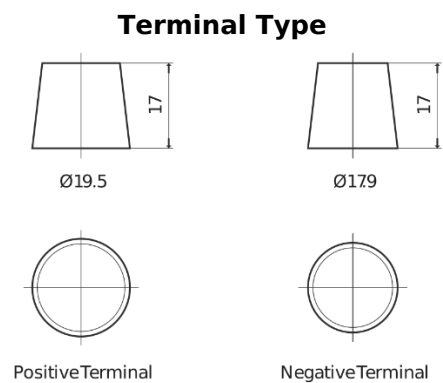

Product overview

Batteries for Trucks, Buses, Construction, Agriculture

PowerPRO EF1853

Part number	EF1853
Technology	Flooded
EAN/GTIN	3661024035316
Voltage	12 V
Capacity	185 Ah
CCA	1150 A
Length	513 mm
Width	223 mm
Height	223 mm
Box size	D05
Polarity	ETN 3
Terminal Type	EN taper post
Hold Down	B0
Weights (subject of variation)	43.90 kg