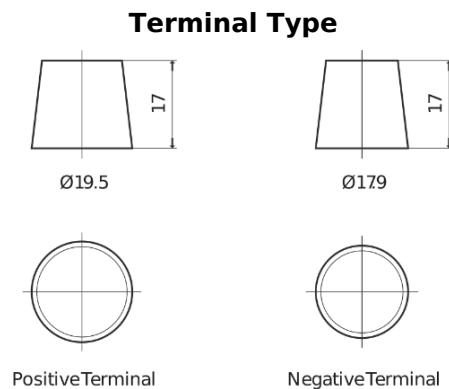

Product overview

Batteries for Trucks, Buses, Construction, Agriculture

Endurance+PRO Gel ED2103T

Part number	ED2103T
Technology	GEL
EAN/GTIN	3661024037624
Voltage	12 V
Capacity	210.0 Ah
CCA	800 A
Length	518 mm
Width	274 mm
Height	240 mm
Box size	D06
Polarity	ETN 3
Terminal Type	EN taper post
Hold Down	B0
Weights (subject of variation)	66.00 kg