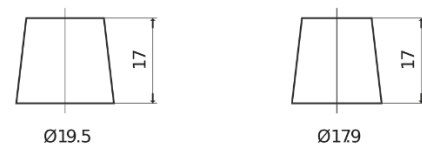

Product overview

Batteries for Cars

Technica TB454

Part number	TB454
Technology	Flooded
EAN/GTIN	3661024054379
Voltage	12 V
Capacity	45 Ah
CCA	330 A
Length	237 mm
Width	127 mm
Height	227 mm
Box size	B24
Polarity	ETN 0
Terminal Type	EN taper post
Hold Down	B0
Weights (subject of variation)	11.40 kg

Polarity

Terminal Type

Positive Terminal

Negative Terminal

Hold Down

Design, features and specifications are subject to change without notice. We disclaim any representation or warranty, express or implied, concerning the data or recommendations, and in no event shall be liable for any loss or damage claimed to have arisen as a result. Some products may not be available in your local market.