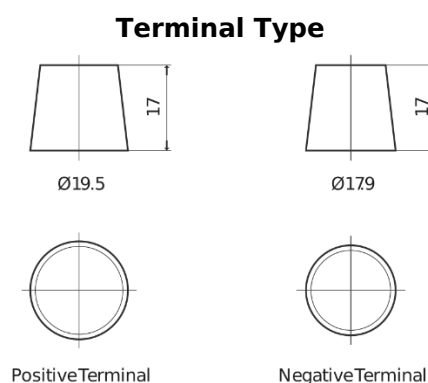

**Product overview**

Batteries for Trucks, Buses, Construction, Agriculture

**EndurancePRO EFB EX1803**

Part number	EX1803
Technology	EFB
EAN/GTIN	3661024036696
Voltage	12 V
Capacity	180 Ah
CCA	1000 A
Length	513 mm
Width	223 mm
Height	223 mm
Box size	D05
Polarity	ETN 3
Terminal Type	EN taper post
Hold Down	B0
Weights (subject of variation)	46.10 kg