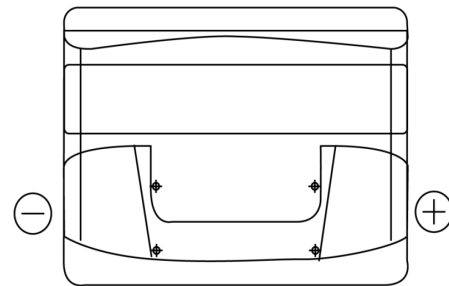

Product overview

Batteries for Cars

Classic EC440

Part number	EC440
Technology	Flooded
EAN/GTIN	3661024034784
Voltage	12 V
Capacity	44.0 Ah
CCA	360 A
Length	207 mm
Width	175 mm
Height	190 mm
Box size	L01
Polarity	ETN 0
Terminal Type	EN taper post
Hold Down	B13
Weights (subject of variation)	11.10 kg

Polarity

Terminal Type

Positive Terminal Negative Terminal

Hold Down

Design, features and specifications are subject to change without notice. We disclaim any representation or warranty, express or implied, concerning the data or recommendations, and in no event shall be liable for any loss or damage claimed to have arisen as a result. Some products may not be available in your local market.