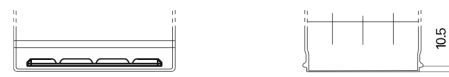

Product overview

Batteries for Cars

Excell EB955

Part number	EB955
Technology	Flooded
EAN/GTIN	3661024034463
Voltage	12 V
Capacity	95.0 Ah
CCA	760 A
Length	306 mm
Width	173 mm
Height	222 mm
Box size	D31
Polarity	ETN 1
Terminal Type	EN taper post
Hold Down	Korean B1
Weights (subject of variation)	20.60 kg

Polarity

Terminal Type

Positive Terminal

Negative Terminal

Hold Down

Design, features and specifications are subject to change without notice. We disclaim any representation or warranty, express or implied, concerning the data or recommendations, and in no event shall be liable for any loss or damage claimed to have arisen as a result. Some products may not be available in your local market.