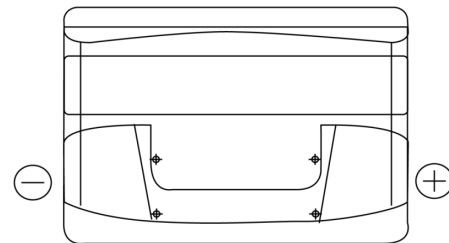

Product overview

Batteries for Cars

Excell EB802

Part number	EB802
Technology	Flooded
EAN/GTIN	3661024034654
Voltage	12 V
Capacity	80.0 Ah
CCA	700 A
Length	315 mm
Width	175 mm
Height	175 mm
Box size	LB4
Polarity	ETN 0
Terminal Type	EN taper post
Hold Down	B13
Weights (subject of variation)	17.80 kg

Polarity

Terminal Type

Positive Terminal

Negative Terminal

Hold Down

Design, features and specifications are subject to change without notice. We disclaim any representation or warranty, express or implied, concerning the data or recommendations, and in no event shall be liable for any loss or damage claimed to have arisen as a result. Some products may not be available in your local market.