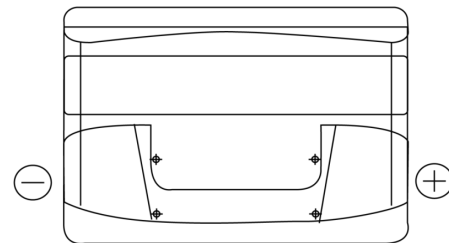

Product overview

Batteries for Cars

Excell EB800

Part number	EB800
Technology	Flooded
EAN/GTIN	3661024036443
Voltage	12 V
Capacity	80.0 Ah
CCA	640 A
Length	315 mm
Width	175 mm
Height	190 mm
Box size	L04
Polarity	ETN 0
Terminal Type	EN taper post
Hold Down	B13
Weights (subject of variation)	19.00 kg

Polarity

Terminal Type

Positive Terminal Negative Terminal

Hold Down

Design, features and specifications are subject to change without notice. We disclaim any representation or warranty, express or implied, concerning the data or recommendations, and in no event shall be liable for any loss or damage claimed to have arisen as a result. Some products may not be available in your local market.