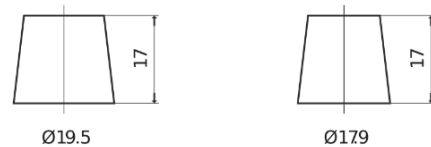

**Product overview**

Batteries for Cars

**Excell EB741**

Part number	EB741
Technology	Flooded
EAN/GTIN	3661024034562
Voltage	12 V
Capacity	74.0 Ah
CCA	680 A
Length	278 mm
Width	175 mm
Height	190 mm
Box size	L03
Polarity	ETN 1
Terminal Type	EN taper post
Hold Down	B13
Weights (subject of variation)	16.60 kg

**Polarity**

**Terminal Type**

Positive Terminal

Negative Terminal

**Hold Down**

Design, features and specifications are subject to change without notice. We disclaim any representation or warranty, express or implied, concerning the data or recommendations, and in no event shall be liable for any loss or damage claimed to have arisen as a result. Some products may not be available in your local market.