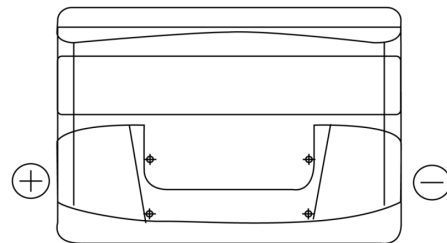

**Product overview**

Batteries for Cars

**Excell EB741**

Part number	EB741
Technology	Flooded
EAN/GTIN	3661024034562
Voltage	12 V
Capacity	74.0 Ah
CCA	680 A
Length	278 mm
Width	175 mm
Height	190 mm
Box size	L03
Polarity	ETN 1
Terminal Type	EN taper post
Hold Down	B13
Weights (subject of variation)	16.60 kg

**Polarity**

**Terminal Type**

Positive Terminal

Negative Terminal

**Hold Down**

Design, features and specifications are subject to change without notice. We disclaim any representation or warranty, express or implied, concerning the data or recommendations, and in no event shall be liable for any loss or damage claimed to have arisen as a result. Some products may not be available in your local market.