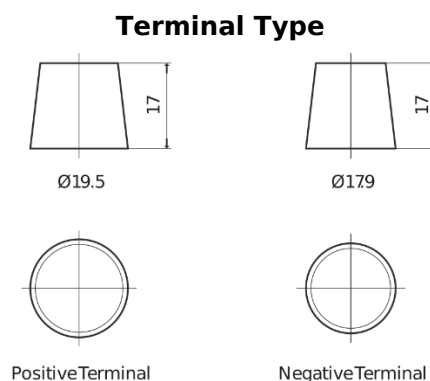

Product overview

Batteries for Marine and Leisure

Equipment ET1300

Part number	ET1300
Technology	Flooded
EAN/GTIN	3661024035880
Voltage	12 V
Capacity	180 Ah
Watt hour	1300 Wh
Length	513 mm
Width	223 mm
Height	223 mm
Box size	D05
Polarity	ETN 3
Terminal Type	EN taper post
Hold Down	B0
Weights (subject of variation)	49.70 kg