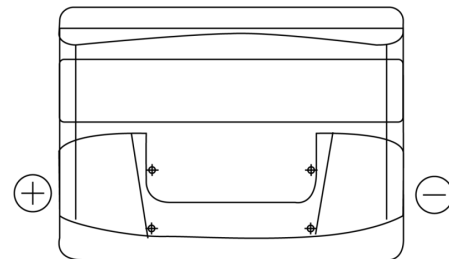

**Product overview**

Batteries for Cars

**Excell EB621**

|                                |               |
|--------------------------------|---------------|
| Part number                    | EB621         |
| Technology                     | Flooded       |
| EAN/GTIN                       | 3661024034548 |
| Voltage                        | 12 V          |
| Capacity                       | 62.0 Ah       |
| CCA                            | 540 A         |
| Length                         | 242 mm        |
| Width                          | 175 mm        |
| Height                         | 190 mm        |
| Box size                       | L02           |
| Polarity                       | ETN 1         |
| Terminal Type                  | EN taper post |
| Hold Down                      | B13           |
| Weights (subject of variation) | 14.20 kg      |

**Polarity**

**Terminal Type**

Positive Terminal

Negative Terminal

**Hold Down**

Design, features and specifications are subject to change without notice. We disclaim any representation or warranty, express or implied, concerning the data or recommendations, and in no event shall be liable for any loss or damage claimed to have arisen as a result. Some products may not be available in your local market.