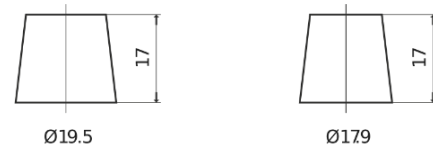

**Product overview**

Batteries for Cars

**Excell EB621**

|                                |               |
|--------------------------------|---------------|
| Part number                    | EB621         |
| Technology                     | Flooded       |
| EAN/GTIN                       | 3661024034548 |
| Voltage                        | 12 V          |
| Capacity                       | 62.0 Ah       |
| CCA                            | 540 A         |
| Length                         | 242 mm        |
| Width                          | 175 mm        |
| Height                         | 190 mm        |
| Box size                       | L02           |
| Polarity                       | ETN 1         |
| Terminal Type                  | EN taper post |
| Hold Down                      | B13           |
| Weights (subject of variation) | 14.20 kg      |

**Polarity**

**Terminal Type**

Positive Terminal

Negative Terminal

**Hold Down**

Design, features and specifications are subject to change without notice. We disclaim any representation or warranty, express or implied, concerning the data or recommendations, and in no event shall be liable for any loss or damage claimed to have arisen as a result. Some products may not be available in your local market.