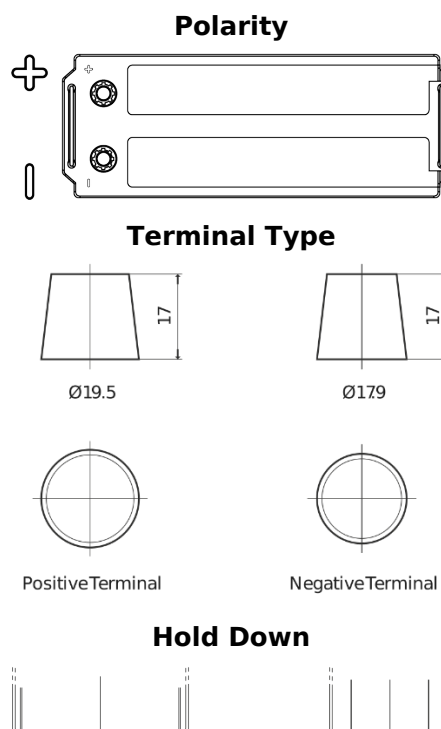

Product overview

Batteries for Trucks, Buses, Construction, Agriculture

PowerPRO Agri&Construction FJ1523

Part number	FJ1523
Technology	Flooded
EAN/GTIN	3661024046596
Voltage	12 V
Capacity	152 Ah
CCA	1130 A
Length	513 mm
Width	189 mm
Height	223 mm
Box size	D04
Polarity	ETN 3
Terminal Type	EN taper post
Hold Down	B0
Weights (subject of variation)	40.30 kg