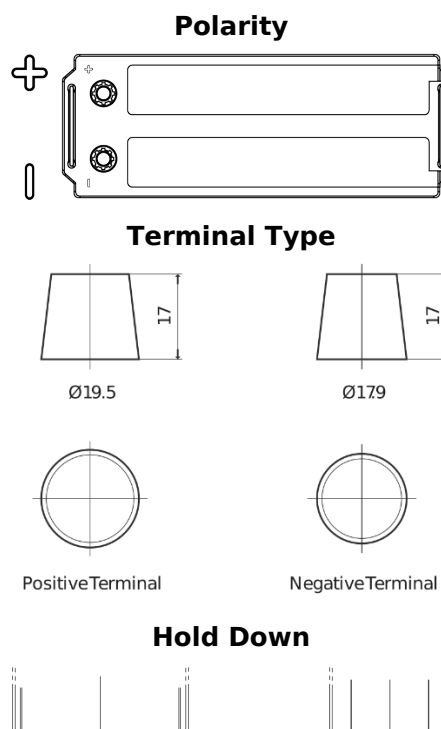

Product overview

Batteries for Trucks, Buses, Construction, Agriculture

PowerPRO FF1453

Part number	FF1453
Technology	Flooded
EAN/GTIN	3661024045308
Voltage	12 V
Capacity	145 Ah
CCA	900 A
Length	513 mm
Width	189 mm
Height	223 mm
Box size	D04
Polarity	ETN 3
Terminal Type	EN taper post
Hold Down	B0
Weights (subject of variation)	35.90 kg