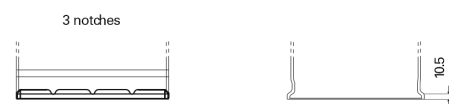

Product overview

Batteries for Cars

Excell EB450

Part number	EB450
Technology	Flooded
EAN/GTIN	3661024034494
Voltage	12 V
Capacity	45.0 Ah
CCA	330 A
Length	220 mm
Width	135 mm
Height	225 mm
Box size	E02
Polarity	ETN 0
Terminal Type	EN taper post
Hold Down	B1
Weights (subject of variation)	12.50 kg

Polarity

Terminal Type

Positive Terminal

Negative Terminal

Hold Down

Design, features and specifications are subject to change without notice. We disclaim any representation or warranty, express or implied, concerning the data or recommendations, and in no event shall be liable for any loss or damage claimed to have arisen as a result. Some products may not be available in your local market.