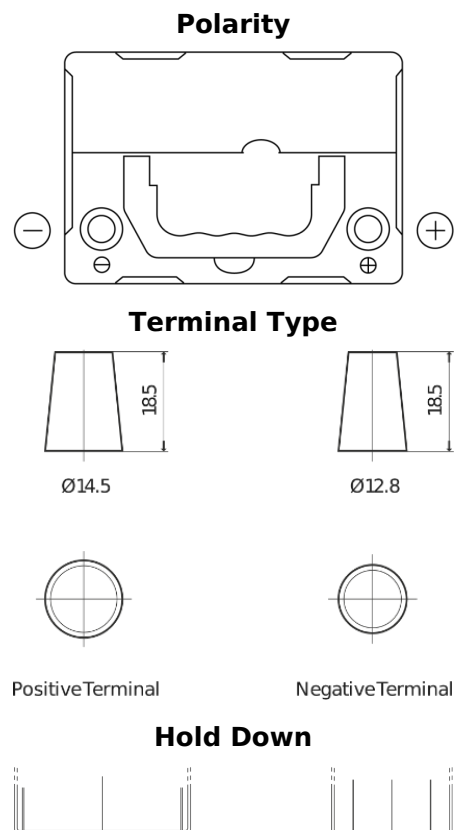

**Product overview**

Batteries for Cars

**Excell EB356**

Part number	EB356
Technology	Flooded
EAN/GTIN	3661024034333
Voltage	12 V
Capacity	35.0 Ah
CCA	240 A
Length	187 mm
Width	127 mm
Height	220 mm
Box size	B19
Polarity	ETN 0
Terminal Type	JIS taper post
Hold Down	B0
Weights (subject of variation)	8.90 kg