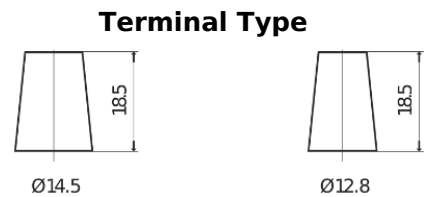

**Product overview**

Batteries for Cars

**Excell EB356**

Part number	EB356
Technology	Flooded
EAN/GTIN	3661024034333
Voltage	12 V
Capacity	35.0 Ah
CCA	240 A
Length	187 mm
Width	127 mm
Height	220 mm
Box size	B19
Polarity	ETN 0
Terminal Type	JIS taper post
Hold Down	B0
Weights (subject of variation)	8.90 kg