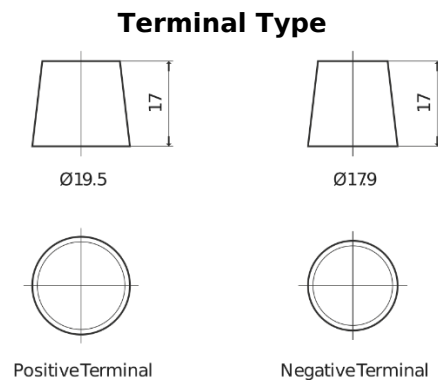

Product overview

Batteries for Trucks, Buses, Construction, Agriculture

StartPRO EG1403

Part number	EG1403
Technology	Flooded
EAN/GTIN	3661024035422
Voltage	12 V
Capacity	140 Ah
CCA	800 A
Length	513 mm
Width	189 mm
Height	223 mm
Box size	D04
Polarity	ETN 3
Terminal Type	EN taper post
Hold Down	B0
Weights (subject of variation)	34.10 kg