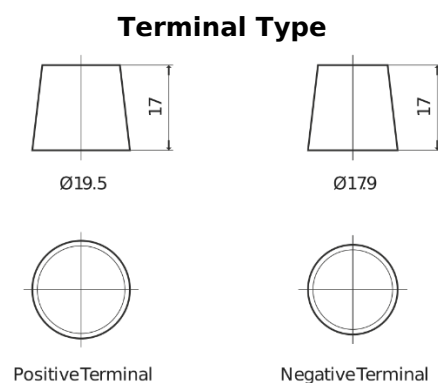

Product overview

Batteries for Marine and Leisure

Equipment GEL ES1350

Part number	ES1350
Technology	GEL
EAN/GTIN	3661024035774
Voltage	12 V
Capacity	120 Ah
Watt hour	1350 Wh
Length	513 mm
Width	189 mm
Height	223 mm
Box size	D04
Polarity	ETN 3
Terminal Type	EN taper post
Hold Down	B0
Weights (subject of variation)	40.00 kg