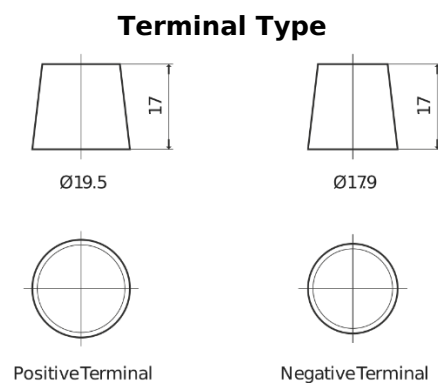

**Product overview**

Batteries for Marine and Leisure

**Equipment GEL ES1350**

Part number	ES1350
Technology	GEL
EAN/GTIN	3661024035774
Voltage	12 V
Capacity	120 Ah
Watt hour	1350 Wh
Length	513 mm
Width	189 mm
Height	223 mm
Box size	D04
Polarity	ETN 3
Terminal Type	EN taper post
Hold Down	B0
Weights (subject of variation)	40.00 kg