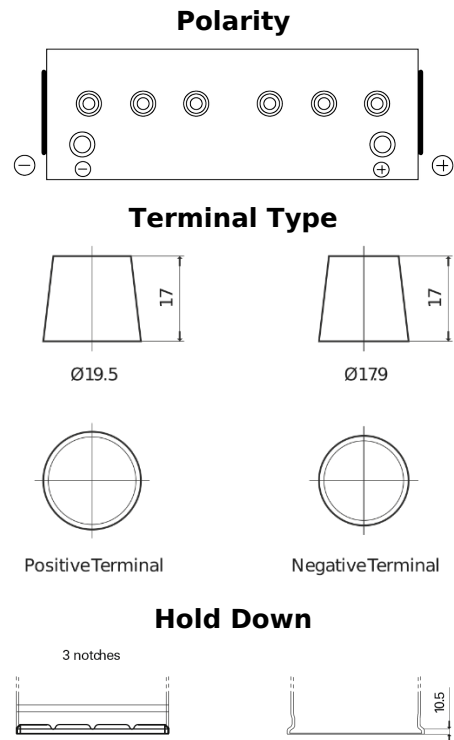

Product overview

Batteries for Trucks, Buses, Construction, Agriculture

StartPRO FG1402

Part number	FG1402
Technology	Flooded
EAN/GTIN	3661024045346
Voltage	12 V
Capacity	140 Ah
CCA	900 A
Length	508 mm
Width	175 mm
Height	205 mm
Box size	ATM
Polarity	ETN 0
Terminal Type	EN taper post
Hold Down	B1
Weights (subject of variation)	33.80 kg