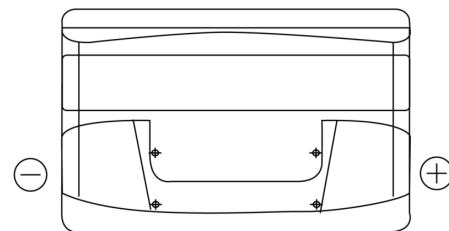

**Product overview**

Batteries for Cars

**Excell EB1000**

Part number	EB1000
Technology	Flooded
EAN/GTIN	3661024034715
Voltage	12 V
Capacity	100.0 Ah
CCA	720 A
Length	315 mm
Width	175 mm
Height	205 mm
Box size	LH4
Polarity	ETN 0
Terminal Type	EN taper post
Hold Down	B13
Weights (subject of variation)	21.90 kg

**Polarity**

**Terminal Type**

Positive Terminal

Negative Terminal

**Hold Down**

Design, features and specifications are subject to change without notice. We disclaim any representation or warranty, express or implied, concerning the data or recommendations, and in no event shall be liable for any loss or damage claimed to have arisen as a result. Some products may not be available in your local market.