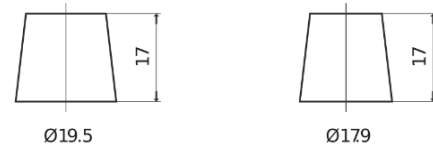

**Product overview**

Batteries for Cars

**Excell EB1000**

Part number	EB1000
Technology	Flooded
EAN/GTIN	3661024034715
Voltage	12 V
Capacity	100.0 Ah
CCA	720 A
Length	315 mm
Width	175 mm
Height	205 mm
Box size	LH4
Polarity	ETN 0
Terminal Type	EN taper post
Hold Down	B13
Weights (subject of variation)	21.90 kg

**Polarity**

**Terminal Type**

Positive Terminal

Negative Terminal

**Hold Down**

Design, features and specifications are subject to change without notice. We disclaim any representation or warranty, express or implied, concerning the data or recommendations, and in no event shall be liable for any loss or damage claimed to have arisen as a result. Some products may not be available in your local market.