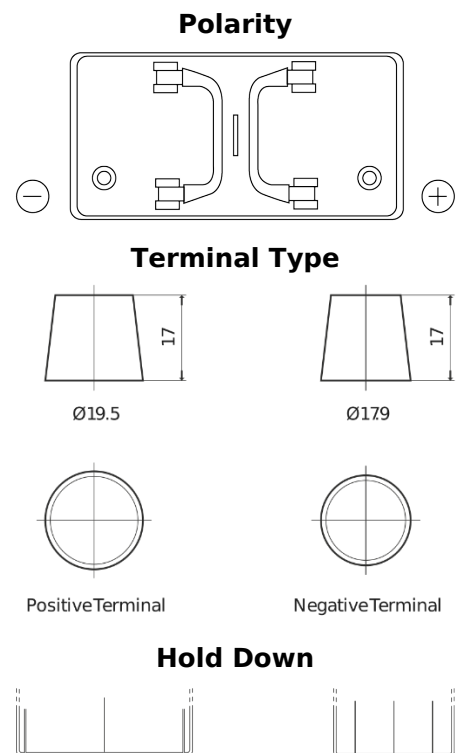

Product overview

Batteries for Trucks, Buses, Construction, Agriculture

PowerPRO EF1250

Part number	EF1250
Technology	Flooded
EAN/GTIN	3661024037945
Voltage	12 V
Capacity	125 Ah
CCA	850 A
Length	349 mm
Width	175 mm
Height	285 mm
Box size	D03
Polarity	ETN 0
Terminal Type	EN taper post
Hold Down	B0
Weights (subject of variation)	31.00 kg