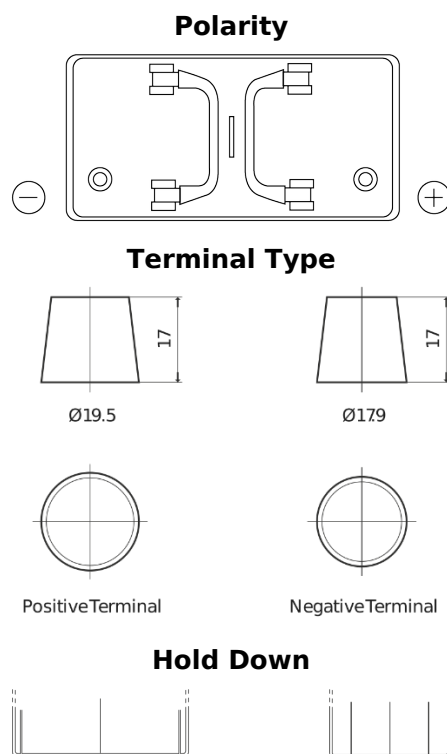

Product overview

Batteries for Trucks, Buses, Construction, Agriculture

PowerPRO CF1250

Part number	CF1250
Technology	Flooded
EAN/GTIN	3661024017060
Voltage	12 V
Capacity	125 Ah
CCA	850 A
Length	349 mm
Width	175 mm
Height	285 mm
Box size	D03
Polarity	ETN 0
Terminal Type	EN taper post
Hold Down	B0
Weights (subject of variation)	31.00 kg