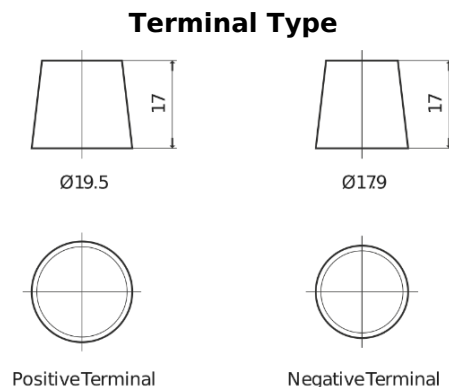

Product overview

Batteries for Cars

Premium EA955

Part number	EA955
Technology	Flooded
EAN/GTIN	3661024034197
Voltage	12 V
Capacity	95.0 Ah
CCA	800 A
Length	306 mm
Width	173 mm
Height	222 mm
Box size	D31
Polarity	ETN 1
Terminal Type	EN taper post
Hold Down	Korean B1
Weights (subject of variation)	21.40 kg