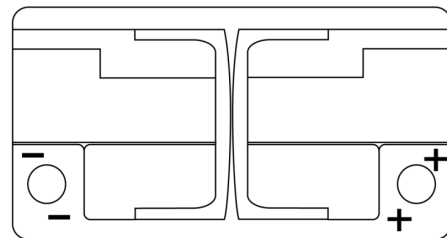

**Product overview**

Batteries for Cars

**Premium EA900**

Part number	EA900
Technology	Flooded
EAN/GTIN	3661024036450
Voltage	12 V
Capacity	90.0 Ah
CCA	720 A
Length	315 mm
Width	175 mm
Height	190 mm
Box size	L04
Polarity	ETN 0
Terminal Type	EN taper post
Hold Down	B13
Weights (subject of variation)	19.70 kg

**Polarity**

**Terminal Type**

Positive Terminal

Negative Terminal

**Hold Down**

Design, features and specifications are subject to change without notice. We disclaim any representation or warranty, express or implied, concerning the data or recommendations, and in no event shall be liable for any loss or damage claimed to have arisen as a result. Some products may not be available in your local market.