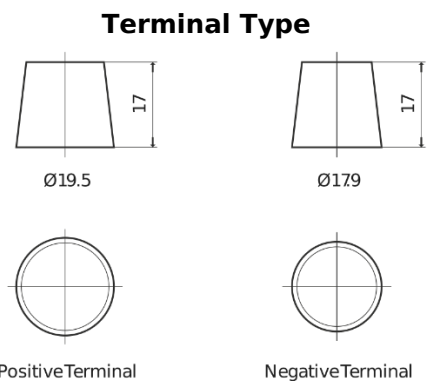

Product overview

Batteries for Marine and Leisure

Dual ER600

Part number	ER600
Technology	Flooded
EAN/GTIN	3661024037969
Voltage	12 V
Capacity	120 Ah
CCA	800 A
Length	349 mm
Width	175 mm
Height	285 mm
Box size	D03
Polarity	ETN 1
Terminal Type	EN taper post
Hold Down	B0
Weights (subject of variation)	31.40 kg