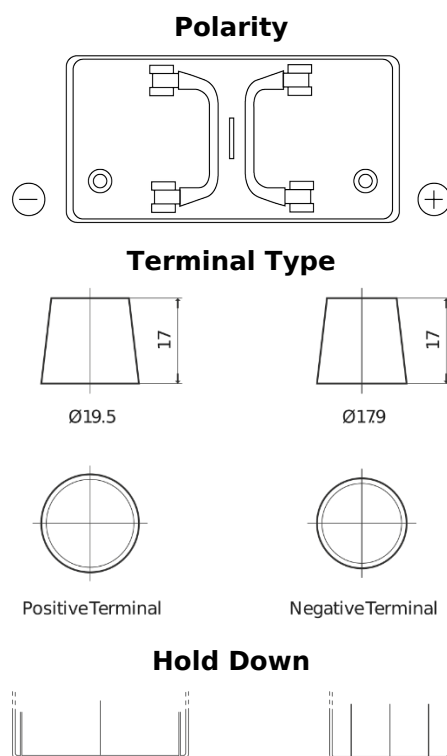

**Product overview**

Batteries for Trucks, Buses, Construction, Agriculture

**StartPRO TG1250**

Part number	TG1250
Technology	Flooded
EAN/GTIN	3661024055406
Voltage	12 V
Capacity	125 Ah
CCA	760 A
Length	349 mm
Width	175 mm
Height	285 mm
Box size	D03
Polarity	ETN 0
Terminal Type	EN taper post
Hold Down	B0
Weights (subject of variation)	29.50 kg