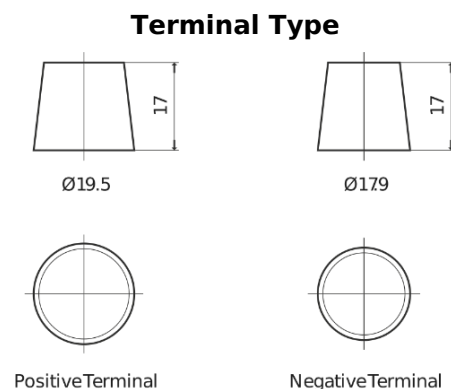

**Product overview**

Batteries for Cars

**Premium EA755**

Part number	EA755
Technology	Flooded
EAN/GTIN	3661024034173
Voltage	12 V
Capacity	75.0 Ah
CCA	630 A
Length	270 mm
Width	173 mm
Height	222 mm
Box size	D26
Polarity	ETN 1
Terminal Type	EN taper post
Hold Down	Korean B1+B6
Weights (subject of variation)	17.40 kg