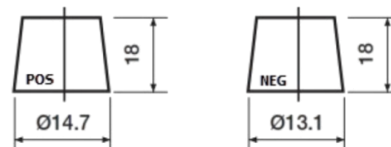

Design, features and specifications are subject to change without notice. We disclaim any representation or warranty, express or implied, concerning the data or recommendations, and in no event shall be liable for any loss or damage claimed to have arisen as a result. Some products may not be available in your local market.