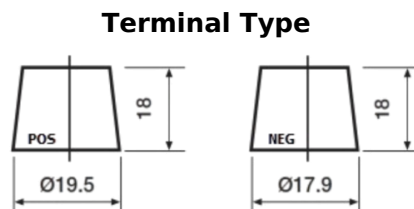

**Product overview**

Batteries for Cars

**Premium EA406**

|                                |                               |
|--------------------------------|-------------------------------|
| Part number                    | EA406                         |
| Technology                     | Flooded                       |
| EAN/GTIN                       | 3661024037433                 |
| Voltage                        | 12 V                          |
| Capacity                       | 40 Ah                         |
| CCA                            | 350 A                         |
| Length                         | 187 mm                        |
| Width                          | 127 mm                        |
| Height                         | 220 mm                        |
| Box size                       | B19                           |
| Polarity                       | ETN 0                         |
| Terminal Type                  | From JIS to EN (Ring adapter) |
| Hold Down                      | B1                            |
| Weights (subject of variation) | 9.30 kg                       |