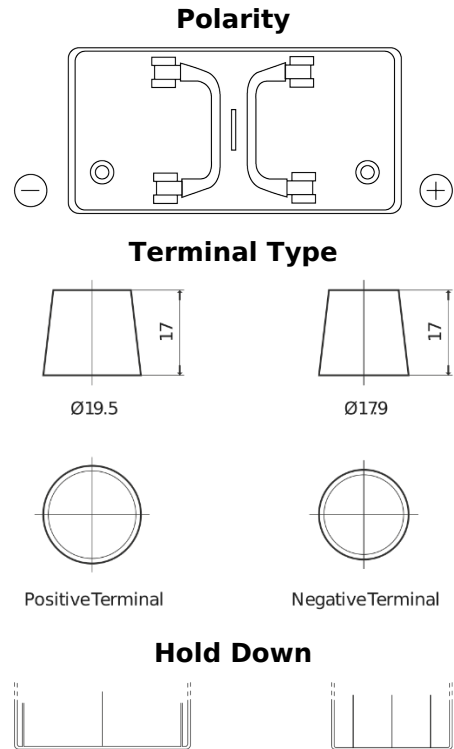

Product overview

Batteries for Trucks, Buses, Construction, Agriculture

StartPRO EG1250

Part number	EG1250
Technology	Flooded
EAN/GTIN	3661024035408
Voltage	12 V
Capacity	125 Ah
CCA	760 A
Length	349 mm
Width	175 mm
Height	285 mm
Box size	D03
Polarity	ETN 0
Terminal Type	EN taper post
Hold Down	B0
Weights (subject of variation)	29.50 kg