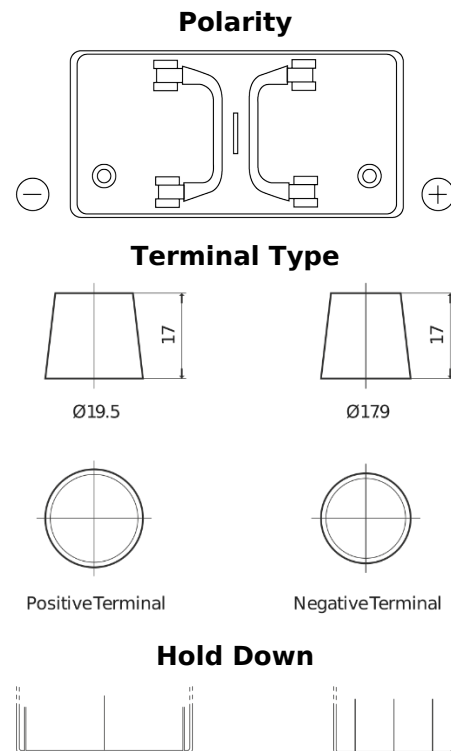

**Product overview**

Batteries for Trucks, Buses, Construction, Agriculture

**StartPRO EG1250**

Part number	EG1250
Technology	Flooded
EAN/GTIN	3661024035408
Voltage	12 V
Capacity	125 Ah
CCA	760 A
Length	349 mm
Width	175 mm
Height	285 mm
Box size	D03
Polarity	ETN 0
Terminal Type	EN taper post
Hold Down	B0
Weights (subject of variation)	29.50 kg